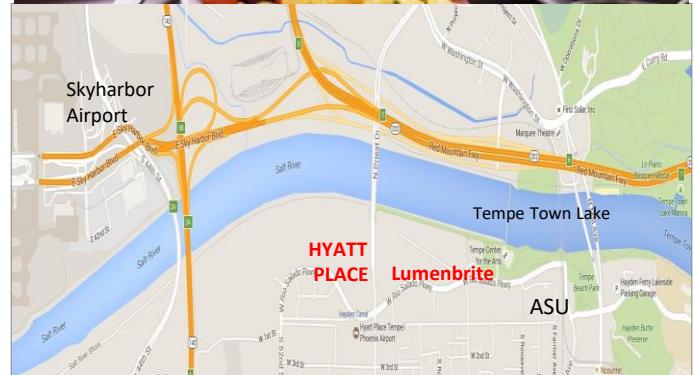

HYATT PLACE HIGHLIGHTS

- **Spacious rooms** with contemporary décor, Hyatt Grand Bed, 42" flat screen HD TV easily integrated with laptops and media devices
- Free breakfast buffet for World of Hyatt members
- Free shuttle to airport 5am – 11pm
- Free shuttle within 5 miles 5am-11pm
- Free wireless Internet access
- Free parking
- Freshly prepared food available 24x7
- Starbucks beverages to beer/wine/cocktails available to purchase from our Gallery Menu
- Free business center
- Free fitness center and outdoor pool

CONVENIENT LOCATION

- **0.6 Mile from Lumenbrite with free shuttle**
- 3 Miles from SkyHarbor Airport with shuttle
- 1 Mile from Light Rail to downtown Phoenix
- 3 Miles from shopping, dining and entertainment at Mill Ave, Tempe Marketplace, AZ Mills Mall

[Click here to book!](#)