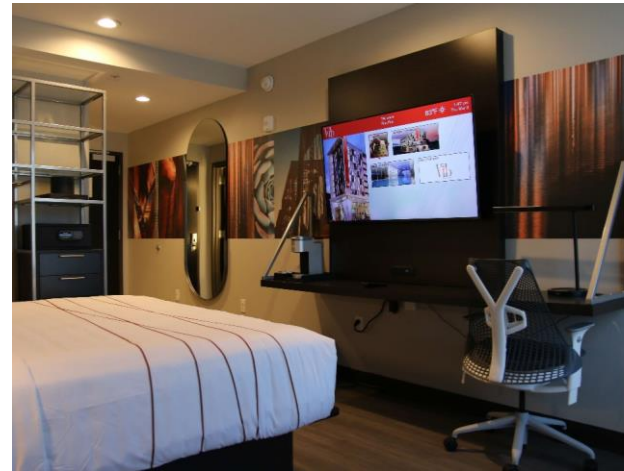

Discounted rates available to attendees by calling 800-780-7234 Mention Lumenbrite or using the booking link

[Lumenbrite Corporate Rate - Tempe Vīb](#)

The Tempe Vīb offers the following amenities

Contemporary style guest rooms, TV with casting abilities, desk, Herman Miller chair and rainfall showerhead.

- Complimentary Ultra-Fast Wi-Fi
- Complimentary parking
- Lobby cocktail lounge
- Rooftop bar with views of A Mountain (seasonally)
- Coffee Shop with specialty Press Coffee and pastries
- 24-Hour State-of-the-art fitness center
- 100% smoke free hotel
- Sundry shop
- Outdoor pool
- Cousin's Maine Lobster (Lunch & Dinner)

Location:

1.7 miles from Lumenbrite and 2 blocks from Mill Ave

4 miles from Phoenix Airport

**511 S. Farmer Ave
Tempe, AZ 85281**