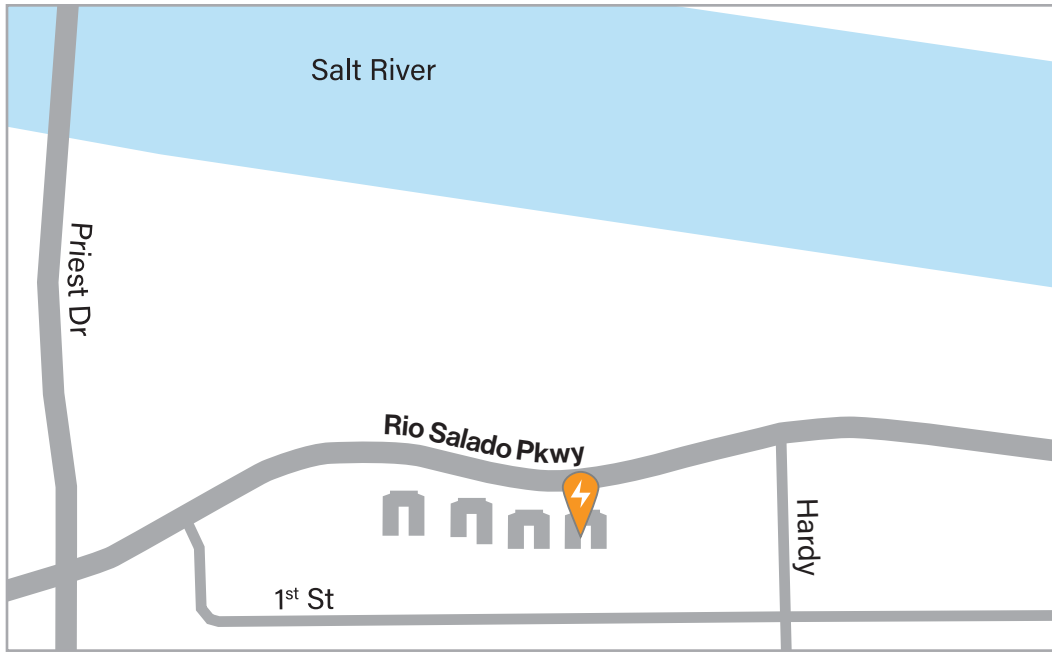

Location Details

1095 W Rio Salado Pkwy A102
Tempe, AZ 85281
(480) 525-7170

At our Phoenix-Tempe facility...

- Complimentary coffee, beverages and snacks are available
- Refrigerator and microwave access available
- Dress comfortably and consider bringing a sweater, as our labs can be cool at times.
- Class is from 9am-4pm with an hour lunch break around noon. There are restaurant options within a short drive.
- Plenty of free parking spaces available

Map to Location

Hotel Suggestions

Hyatt Place Tempe

1413 W Rio Salado Pkwy
Tempe, AZ 85281
(480) 804-9544

Vib Hotel by Best Western

511 S Farmer Ave
Tempe, AZ 85281
(800) 780-7234

HYATT PLACE TEMPE/PHOENIX AIRPORT

CONVENIENT LOCATION

- **0.6 Mile from Lumenbrite with free shuttle**
- 3 Miles from SkyHarbor Airport with shuttle
- 1 Mile from Light Rail to downtown Phoenix
- 3 Miles from shopping, dining and entertainment at Mill Ave, Tempe Marketplace, AZ Mills Mall

Location:

1.7 miles from Lumenbrite and 2 blocks from Mill Ave

4 miles from Phoenix Airport

**511 S. Farmer Ave
Tempe, AZ 85281**